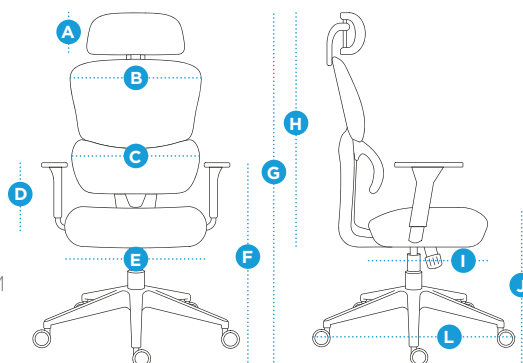

CYLA

OFFICE CHAIR
WITH BREATHABLE MESH

offy

CYLA

Ideal for professionals in any workspace, Offy Cyla as a ergonomic design and breathable mesh that enhances comfort and productivity.

SPECIFICATIONS

MAXIMUM WEIGHT SUPPORT: 120 KG

LIFT: GAS CLASS 3

MATERIALS: PLASTIC, BREATHABILITY MESH, FABRICS, FOAM

ADJUSTMENTS

SEAT HEIGHT ADJUSTMENT: 7 CM

ADJUSTABLE BACKREST

INCLINATION: YES

LOGISTICS

NET WEIGHT: 13 KG

GROSS WEIGHT: 14.7 KG

PACKAGE DIMENSIONS: 62 X 32 X 60 CM

SKU: OFFYCYLA

EAN: 5600413206317

Detailed dimensions:

A 17-21 cm	G 111-124 cm
B 47 cm	H 67-71 cm
C 45 cm	I 50 cm
D 49 cm	J 42-49 cm
E 28 cm	L 72 cm
F 61-68 cm	