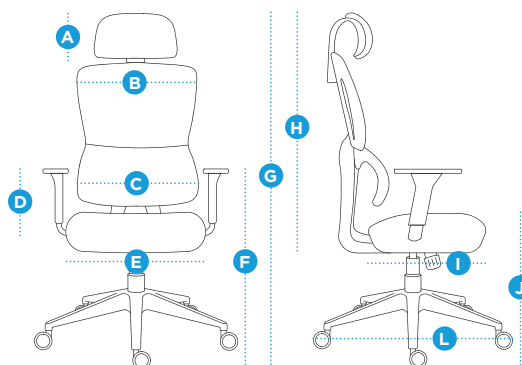

Adjustable backrest height and inclination

3D adjustable armrests

Adjustable Height

offy

ELYA

Offy Elya offers an upgraded solution. Its foam seat, adjustable arms, and height-adjustable backrest provides great support for extended use.

#### ADJUSTMENTS

SEAT HEIGHT ADJUSTMENT: 9 CM

ADJUSTABLE BACKREST

INCLINATION: YES

HEIGHT ADJUSTABLE BACKREST: YES

3D ADJUSTABLE ARMS: YES

ADJUSTABLE HEADREST: YES

#### LOGISTICS

NET WEIGHT: 19.6 KG

GROSS WEIGHT: 15.5 KG

PACKAGE DIMENSIONS: 77 X 41 X 65 CM

SKU: OFFYELYA

EAN: 5600413206331

Detailed dimensions:

A 18 - 23 cm	G 123 - 133 cm
B 49 cm	H 83 - 94 cm
C 46 cm	I 55 cm
D 52 cm	J 43 - 52 cm
E 27 - 34 cm	L 72 cm
F 62 - 69 cm	