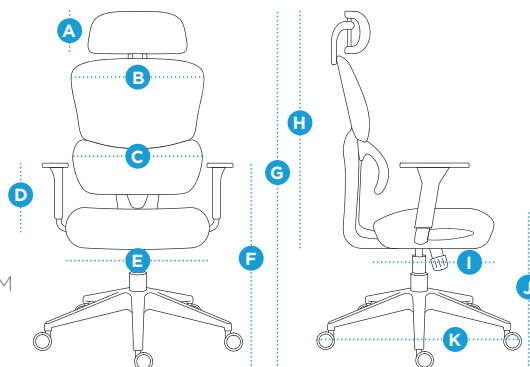

LYCA

OFFICE CHAIR
WITH BREATHABLE MESH

Ideal for any professional workspace, its ergonomic design and premium materials enhance both comfort and productivity. Available in two stylish variants: white and grey, or black and grey.

SPECIFICATIONS

MAXIMUM WEIGHT SUPPORT: 120 KG
LIFT: GAS CLASS 3
MATERIALS: PLASTIC, BREATHABILITY MESH

ADJUSTMENTS

SEAT HEIGHT ADJUSTMENT: 7 CM
ADJUSTABLE ARMS: YES
ADJUSTABLE HEADREST: YES
ROCKING FUNCTION: YES

LOGISTICS

NET WEIGHT: 13.5 KG
GROSS WEIGHT: 17.5 KG
PACKAGE DIMENSIONS: 62 X 38 X 60 CM
SKU: OFFFLYCABK
EAN: 5600413206386
SKU: OFFFLYCAWT
EAN: 5600413206409

Detailed dimensions:

A 17-21 cm	G 111-124 cm
B 47 cm	H 67-71 cm
C 45 cm	I 50 cm
D 49 cm	J 42-49 cm
E 28 cm	L 72 cm
F 61-68 cm	