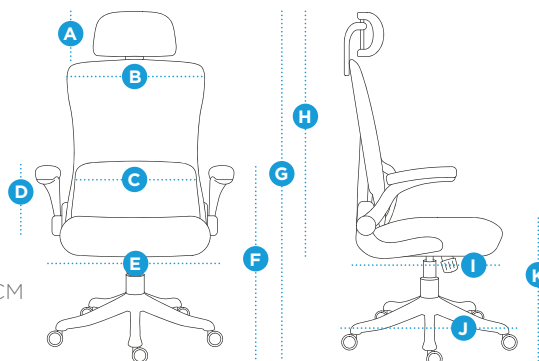

#### SPECIFICATIONS

MAXIMUM WEIGHT SUPPORT: 120 KG  
 LIFT: GAS CLASS 3  
 MATERIALS: PLASTIC, BREATHABILITY MESH, FABRICS, FOAM

#### ADJUSTMENTS

SEAT HEIGHT ADJUSTMENT: 10 CM  
 ARMREST WITH ROTATING FUNCTION: YES  
 ADJUSTABLE HEADREST: YES

#### LOGISTICS

NET WEIGHT: 9.5 KG  
 GROSS WEIGHT: 11 KG  
 PACKAGE DIMENSIONS: 57 X 30 X 59 CM  
 SKU: OFFLYLYMA  
 EAN: 5600413206324

Detailed dimensions:

<b>A</b> 17 - 20 cm	<b>G</b> 115 - 130 cm
<b>B</b> 52 cm	<b>H</b> 83 - 94 cm
<b>C</b> 44 cm	<b>I</b> 75 - 78 cm
<b>D</b> 8 cm	<b>J</b> 48 cm
<b>E</b> 48 cm	<b>K</b> 72 cm
<b>F</b> 65 - 75 cm	