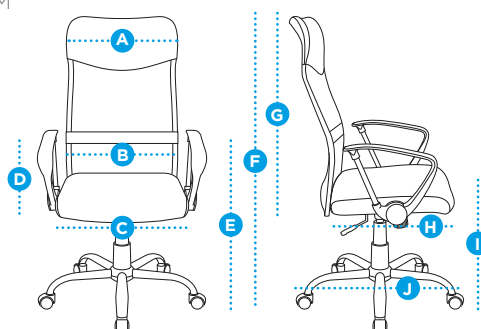

Detailed dimensions:

A 45 cm	F 110-120 cm
B 48 cm	G 74 cm
C 50 cm	H 67 cm
D 30 cm	I 45-55 cm
E 67-77 cm	J 65 cm